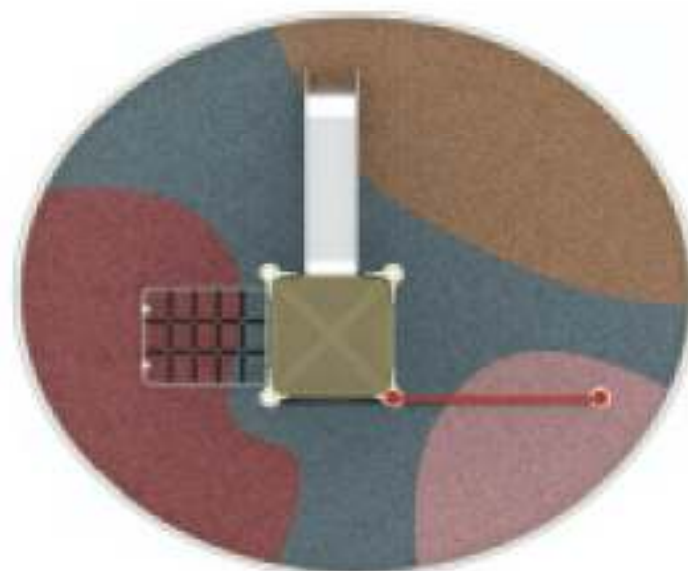

<http://www.astrokidzinc.com>

Size : **13.77 x 10.49 x 5.90** (in ft.)

Age Group : **3-12 yrs.**

60