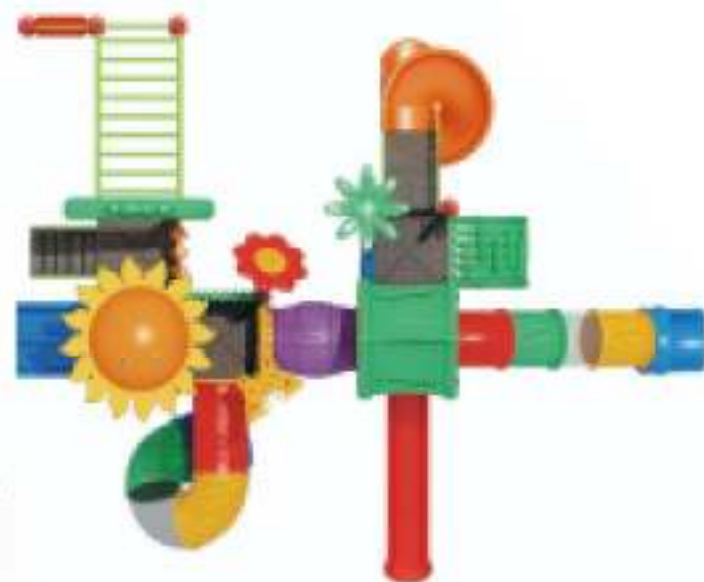

Age Group : 3-12 yrs.

Size : 28.70 x 22.30 (in ft.) 8

<http://www.astrokidzinc.com>

Age Group : 3-12 yrs.
Size : 23.95 x 22.63 (in ft.)

WE TAKE PLAY SERIOUSLY

Exotic Nature Series

AEN-08

<http://www.astrokidzinc.com>