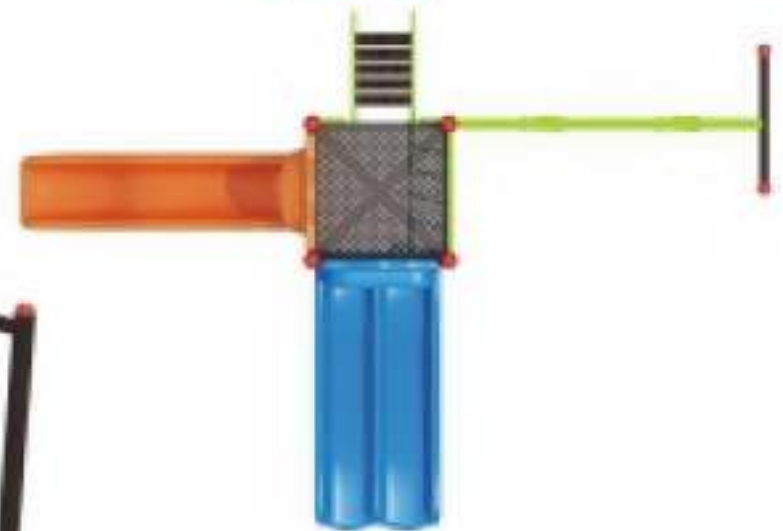

<http://www.astrokidzinc.com>

Age Group : 3-12 yrs.

Size : 40.68 x 21.32 (in ft.)

WE TAKE PLAY SERIOUSLY

Delight Play Series

ADP-01

WE TAKE PLAY SERIOUSLY

Delight Play Series