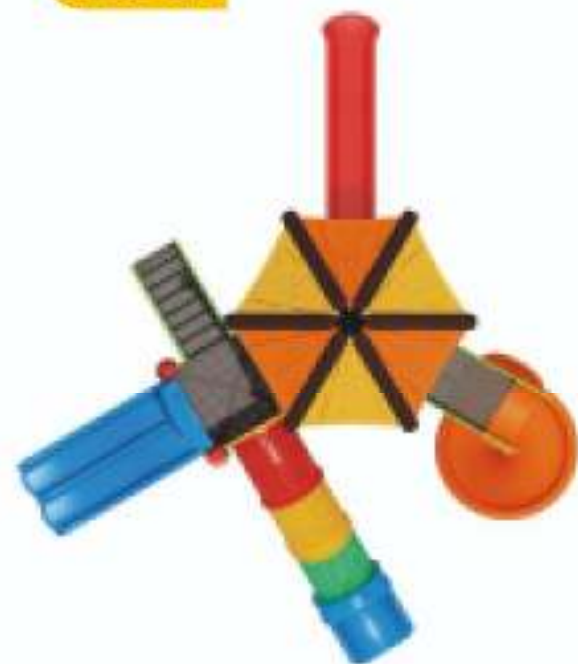

Exotic Nature Series

AEN-01

WE TAKE PLAY SERIOUSLY

Exotic Nature Series

AEN-02

<http://www.astrokidzinc.com>

Age Group : **3-12 yrs.**

Size : **26.57 x 22.80** (in ft.)