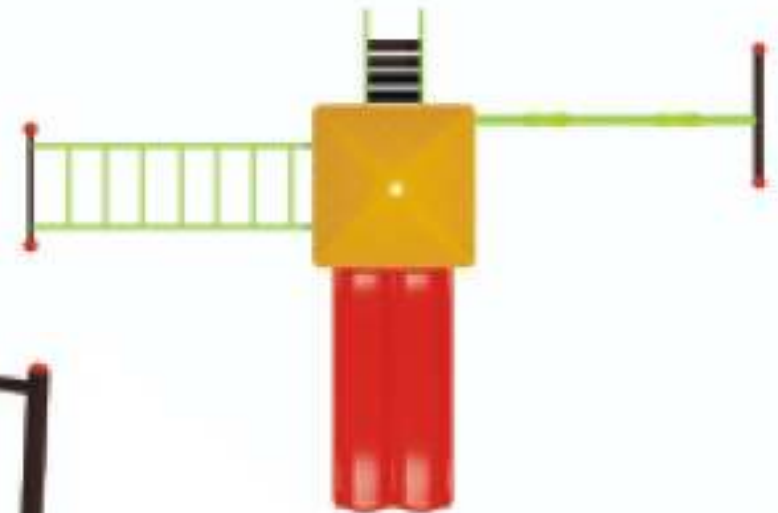

ADP-05

WE TAKE PLAY SERIOUSLY

Delight Play Series

ADP-06

<http://www.astrokidzinc.com>

Age Group : 3-12 yrs.

Size : 23.78 x 14.76 (in ft.) 40

WE TAKE PLAY SERIOUSLY