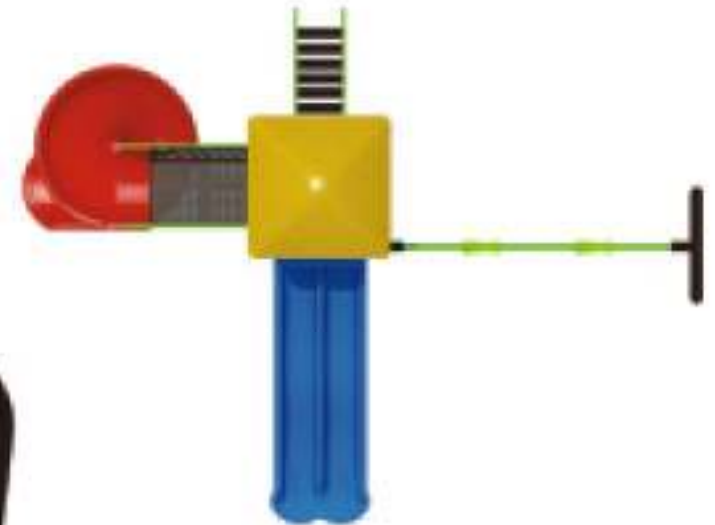

Age Group : 3-12 yrs.

Size : 19.35 x 9.84 (in ft.) 46

WE TAKE PLAY SERIOUSLY

Delight Play Series

ADP-13

Age Group : 3-12 yrs.
Size : 22.47 x 17.22 (in ft.)

WE TAKE PLAY SERIOUSLY

Delight Play Series