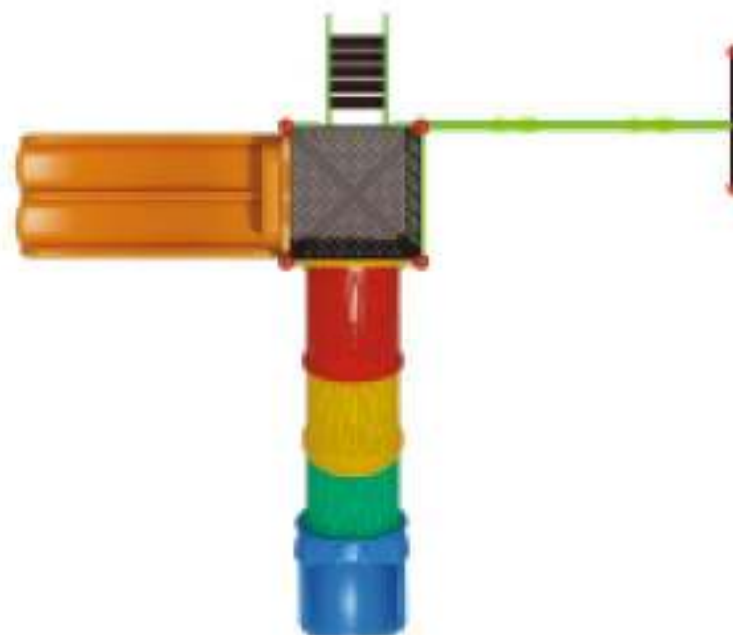

Delight Play Series

ADP-05