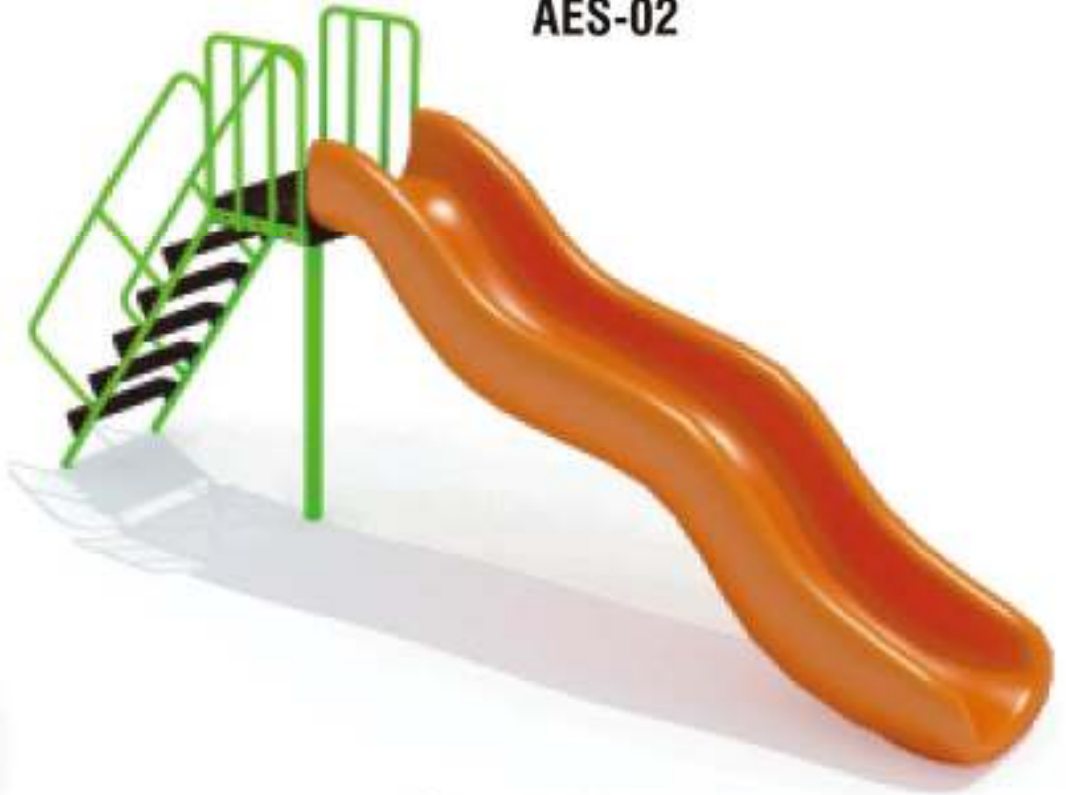

ADP-14

<http://www.astrokidzinc.com>

Age Group : 3-12 yrs.

Size : 19.35 x 17.6 (in ft.)

WE TAKE PLAY SERIOUSLY

Delight Play Series

ADP-15

WE TAKE PLAY SERIOUSLY

Delight Play Series

ADP-16

<http://www.astrokidzinc.com>

Age Group : 3-12 yrs.

Size : 31.16 x 21.98 (in ft.)

AES-01

Size : **8.69 x 2.41** (in ft.)

AES-02