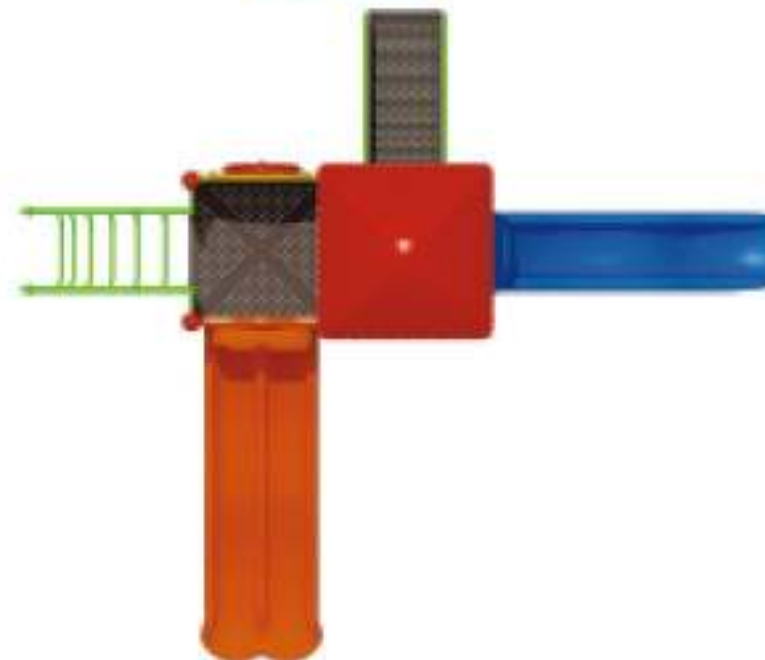

Exotic Nature Series

AEN-16

<http://www.astrokidzinc.com>

Age Group : 3-12 yrs.

Size : 52.16 x 24.93 (in ft.)

WE TAKE PLAY SERIOUSLY

Royal Play Series

ARP-01