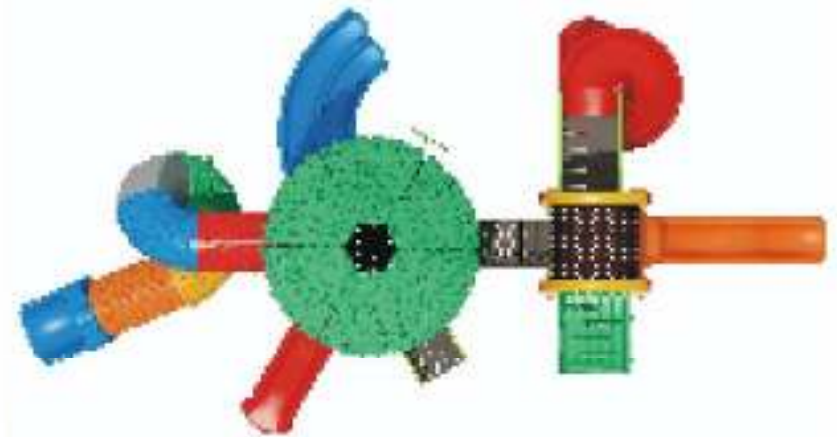

<http://www.astrokidzinc.com>

Age Group : 3-12 yrs.

Size : 26.73 x 19.53 (in ft.) 14

WE TAKE PLAY SERIOUSLY

Exotic Nature Series

AEN-13

<http://www.astrokidzinc.com>

Age Group : 3-12 yrs.
Size : 34.77 x 18.53 (in ft.)